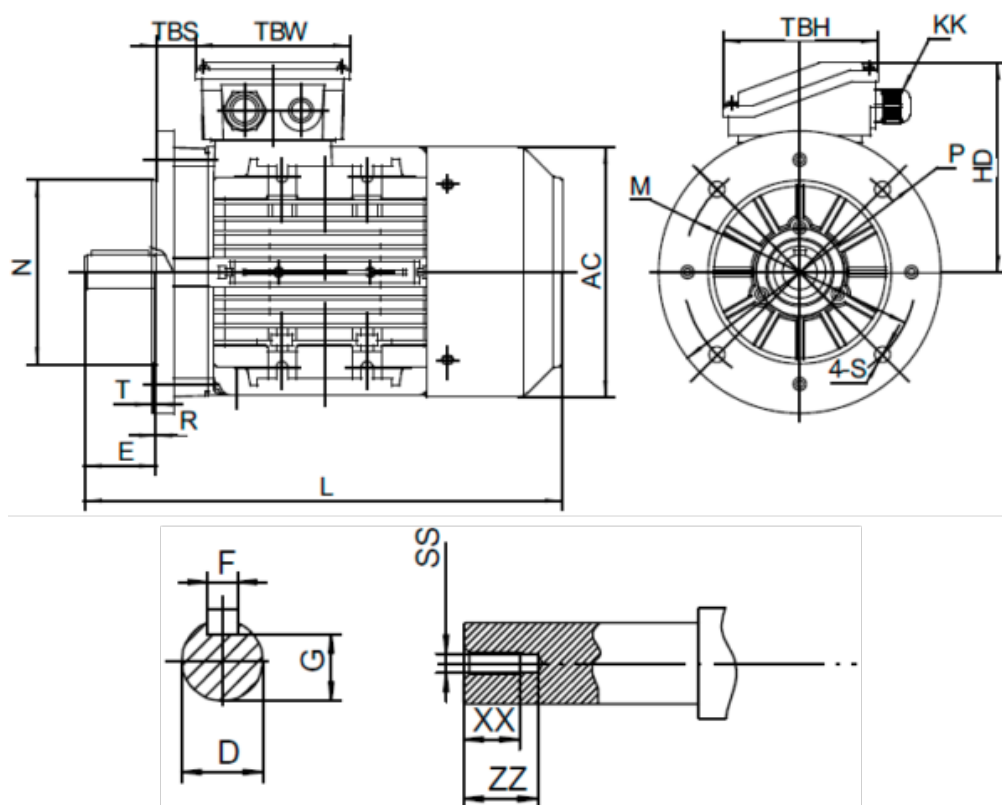

# Data Sheet

Article number: 25180030021440

Description: Kleedrive T3A 100L-2 3.0kw 2800 rpm UL/CSA  
3x230/400V 50 HZ IP55 B5 Eff=87,1%

## Measures

AA = 200	L = 376	TBH = 118
AC = Ø199	M = Ø215	TBS = 32
AD = 260	N = Ø180	TBW = 118
D = Ø28	P = Ø250	XX = 22
E = 60	R = 0	ZZ = 30
F = 8	S = Ø15	
G = 24	SS = M10	
HD = 160	T = 4	